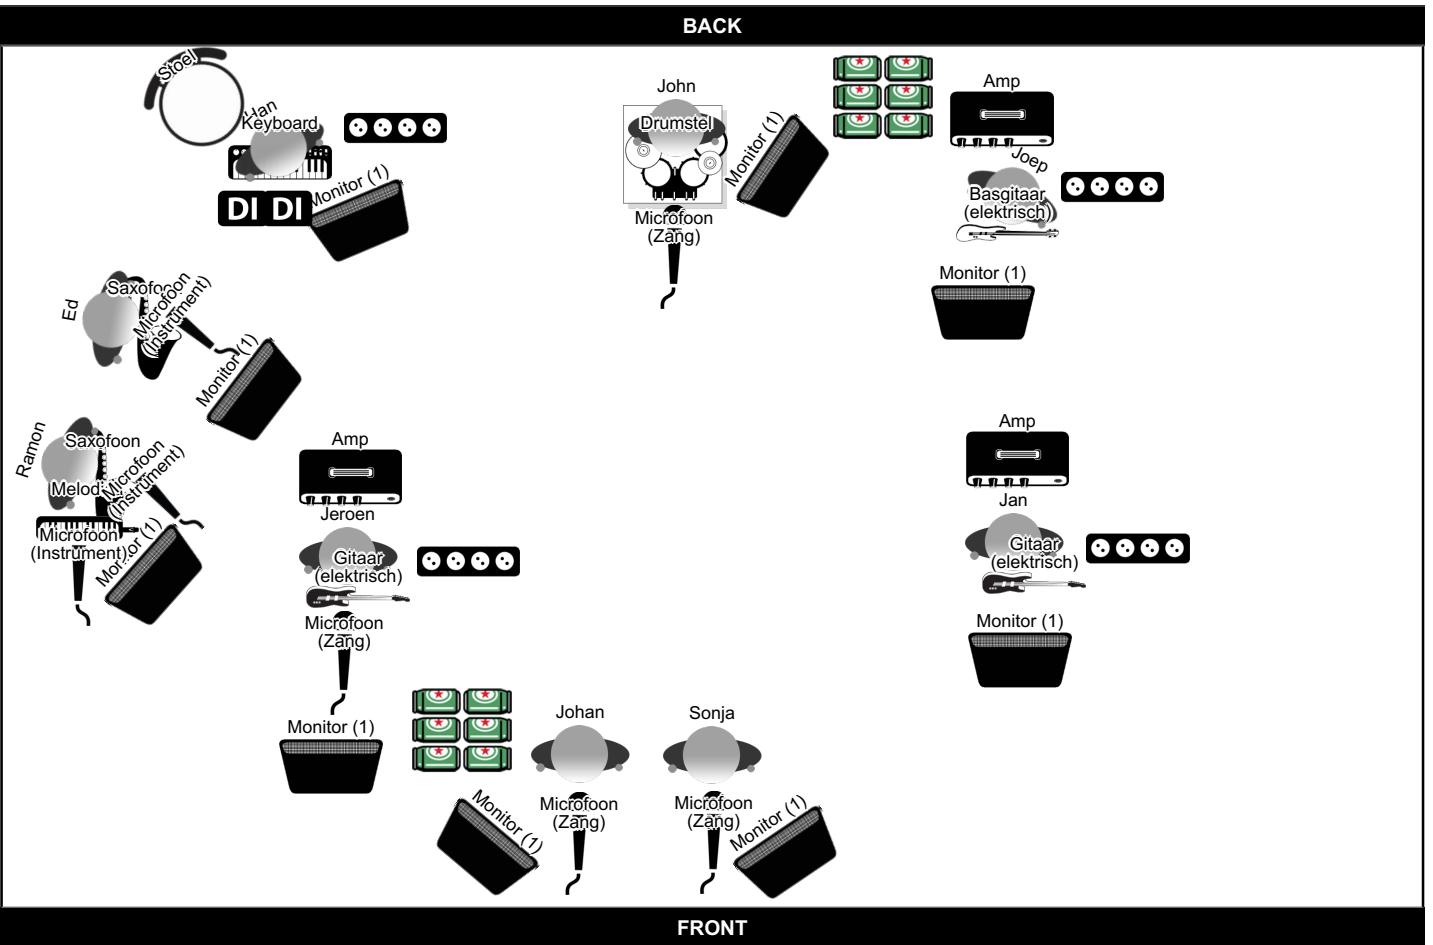

<http://www.plug2play.nl>

Contact: Johan Eenkhoorn (06 269 08 100 / johan.eenkhoorn@gmail.com)

Extra Info

Monitor Groepen

Groep	Geluidsmix
Groep 1	Group 1